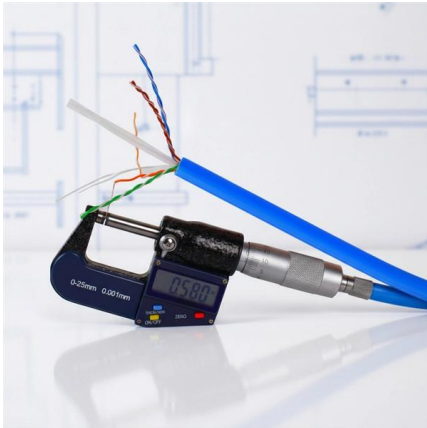

Lithuania Wholesale Suppliers & Distributors - Lithuanian Products

Wholesalers Lithuania. List of wholesale products Lithuania. Online database of suppliers Lithuania.

[Contact Us](#)

First Source Electrical , Electrical Supply , Houston, TX

48"x48"x24" PVC JUNCTION BOX KRALOY
48"x48"x24" PVC JUNCTION BOX KRALOY by
Multi Fittings Corp

[Contact Us](#)

Contact Us

For datasheets, pricing, or custom fiber access solutions, please visit:
<https://frindel.es>