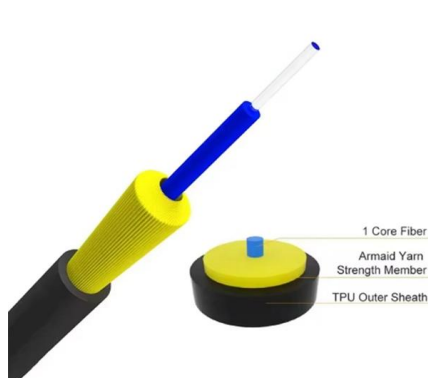

Internal Bike Cable Routing - What's the Advantage?

With aluminum, titanium and carbon frames, the water won't do any damage and as long as it can drain out, it will only collect and add a little weight for a short period of time. So standing water is bad from

[Contact Us](#)