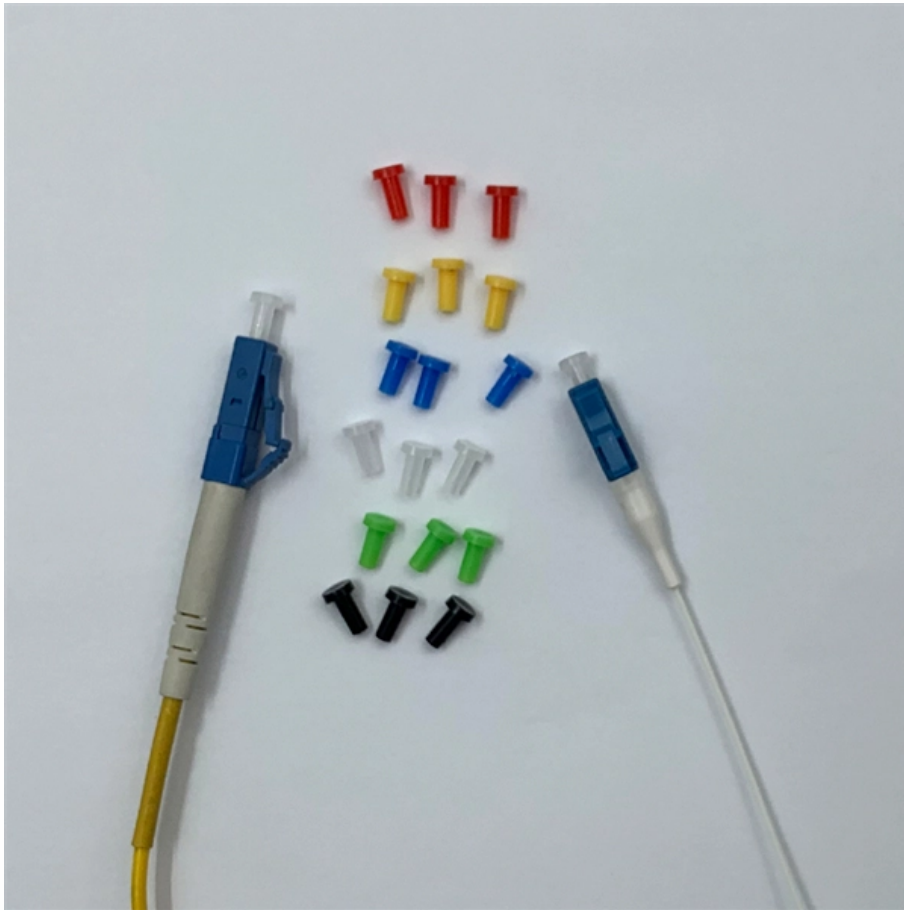

Lighting wire connected to the distribution box

Lighting wire connected to the distribution box

Wiring of the Distribution Board with RCD (Single Phase)

Electrical Wiring Installation of the Distribution Board with RCD (Single Home Phase Supply From Utility Pole & Energy Meter to the Consumer Unit. How to Wire RCD

[Contact Us](#)

Understanding Distribution Boxes: A Comprehensive Guide

A distribution box, also known as a power distribution box or electrical distribution box, is used to distribute electrical power safely to multiple

Correct wiring methods for circuit breakers within distribution boxes are fundamental to ensuring electrical safety and compliance with established codes.

Leviton , Switches, Dimmers, Outlets & Lighting Controls