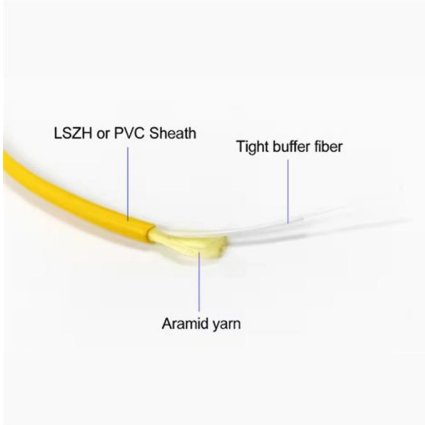

About this item Upgrade your network with the NETGEAR AV Line M4250-40G8XF-PoE+ 48 Port Switch GSM4248PX, featuring 40x1G PoE+ ports delivering up to 960W PoE power and 8x10G SFP+

[Contact Us](#)

Kostengünstige Enterprise-Ethernet-Switches mit 40 Gb

Dieser Blogbeitrag soll seinen Lesern ein tiefes Verständnis einiger der aktuellsten Enterprise-Ethernet-Switches auf dem Markt vermitteln, die

[Contact Us](#)