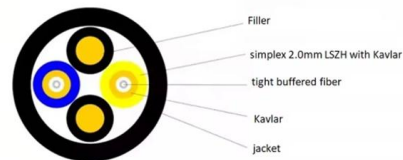

Inspecting & Cleaning Lemo SMPTE Fiber Optic Connectors

Because fiber connectors must physically make contact and the smallest spec of dirt or dust can cause signal degradation or complete loss of signal. Always Clean & Inspect Before You Connect!

[Contact Us](#)