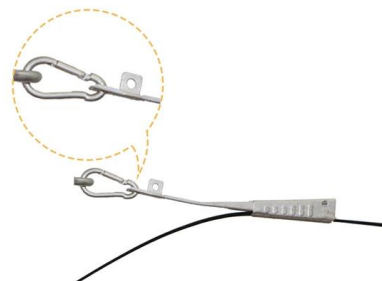

CANFORD SMPTE311M HYBRID FIBRE CAMERA

The industry standard, hybrid fibre, HD camera cables using Lemo SMPTE304 connectors and Furukawa SMPTE or ARIB standard cable. They are

[Contact Us](#)