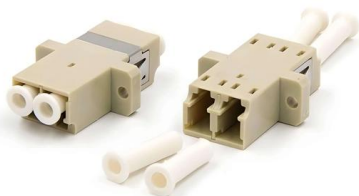

[Contact Us](#)

HTB8009 6-Port FTTH Box - Wall-Mount SC Simplex

The HTB8009 6 Ports FTTH Termination Box is a compact, multi-functional distribution enclosure specially designed for final fiber termination at

[Contact Us](#)

FBR-11606 Fiber-Optic Distribution Box, 6-Core

FBR-11606 Fiber-Optic Distribution Box, 6-Core is a high quality product by Bud Industries used for electronic enclosure applications.

[Contact Us](#)

6 Cores Fiber Distribution Box FDB-106B

6 Cores Fiber Distribution Box FDB-106B IP-55 SC Connector PLC Splitter Fiber Distribution box (FDB), known as optical Distribution box (ODB) as well, is a

[Contact Us](#)

4 Port SC Fiber Termination Box, 4 Cores Splice

This 100*83*30mm 4 port ftth termination box is sc/lc fiber wall outlet that provides fiber connectivity to your enterprise and home, ideal for wall mount and desktop