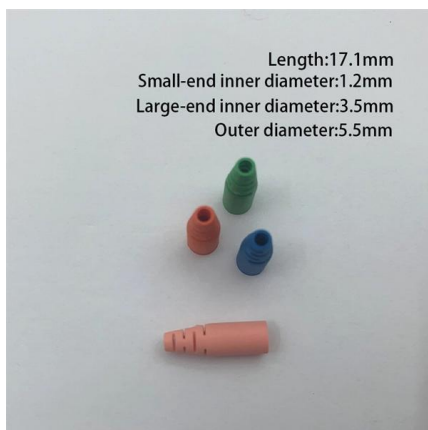

The Ultimate Guide to Indoor Fiber Cable in 2025

For connecting to equipment, factory-terminated patch cords are often the best choice, such as the high-quality LC Fiber Optic Patch Cord offered by

[Contact Us](#)