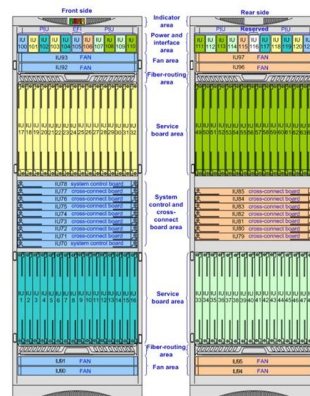

Lc-lc single-mode fiber optic patch cord self-operated

Single Mode Patch Cords

Techlogiks Single Mode fiber patch cords provide connections from active components to patch panels and to wall outlets. Available in a variety of cable

[Contact Us](#)

StarTech 5m (16.4ft) LC to LC (UPC) OS2 Single Mode Simplex Fiber

OS2 LC/LC Single Mode Simplex Fiber Optic Patch cable facilitates reliable connectivity across 40G/100G networks. It supports Coarse Wavelength Division Multiplexing (CWDM) across an

[Contact Us](#)

Amazon : Lc To Lc Single Mode Fiber Patch Cable 1m

1-16 of over 1,000 results for "lc to lc single mode fiber patch cable 1m" Results Check each product page for other buying options.

[Contact Us](#)

Fiber Optic Patch Cable, LC to LC, Single Mode 9/125,

These high speed single-mode 9/125µm duplex fiber optic patch cables are terminated with LC fiber optic connectors on both ends (LC-LC). Called Lucent