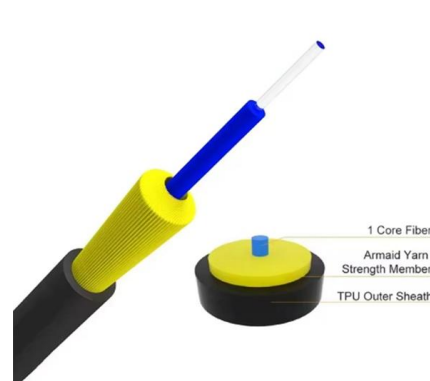

[Contact Us](#)

DSEE Multimode LC-SC Low Loss High Stability Indoor Telecom

Key attributes Type Fiber optic patch cord
Connector Type SC/LC/ST/FC Use Fiber patch
cord manufacture Network 5G, Wired LAN,
Wireless Lan, Gprs, Wi-Fi, 4 G, POE Model
Number SC-LC

[Contact Us](#)

LC Fiber Patch Cables , Singlemode & Multimode with

LC patch cords use Lucent Connectors, a form-factor fiber optic cable connector. Fiber LC connectors are reliable and boast high-performance, making them a top

Fiber Optic Patch Cables Selection Page , Shop Now

This is a LightWave Multimode OM3 LC-LC Fiber Patch Cable, Part No. 791818OM3DXXXMR1 -- a duplex-style fiber optic cable perfectly capable of handling even the most demanding