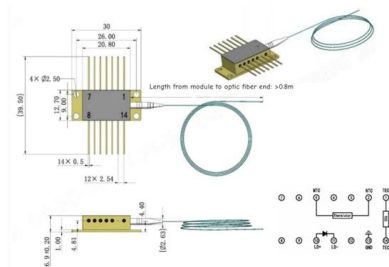

[Contact Us](#)

Fiber Patch Cord LC-FC OM1 OM2 Duplex 20m30m100m FC-LC DX Multimode

Fiber Patch Cord LC-FC OM1 OM2 Duplex 20m30m100m FC-LC DX Multimode Cable Optical Fibre Jumper (1m 10pcs OM2)

[Contact Us](#)

Outline drawings mm

Manufacturer Supply Fiber Optic Patch cord LC-FC Multi

Ideal for use in a wide range of scenarios, this LC-FC fiber optical patchcord is a staple in data centers for interconnecting servers, switches, and storage devices,