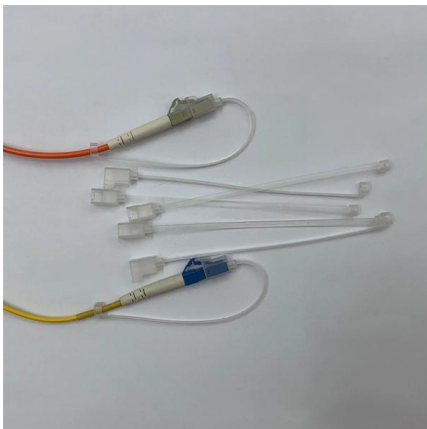

Lc Single-mode 24-core Fiber Optic Distribution Frame

Verified Supplier Fiber Optic Distribution Panel ftth Compatible

Types of Fiber Optic Distribution Panels A fiber optic distribution panel (also known as a fiber distribution frame or FDF) serves as a centralized hub for managing, terminating, and distributing fiber optic

[Contact Us](#)

KELAN 24-Core LC Single Mode ODF - FTD-LC-SM-24 Off-White

The FTD-LC-SM-24 ODF from KELAN COMMUNICATION is a fully equipped optical distribution frame featuring 24 LC single-mode ports. Engineered for low-loss, high-speed transmission, it provides a

[Contact Us](#)

fiber optic distribution box , Newegg

BUCIER FTTH Fiber Panel Box Enclosure, 2 Core Fiber Optic Terminal Distribution Junction Box Double-Port SC/APC Type Panel Fiber Box ABS Plastic Outdoor Waterproof Dustproof DIY Case

[Contact Us](#)

Single-Mode Fiber Cable Guide: Types, Specs & Selection

This comprehensive guide explores Single-Mode Fiber Optic Cable, covering technical specifications, deployment scenarios, and best practices to help you optimize your fiber infrastructure