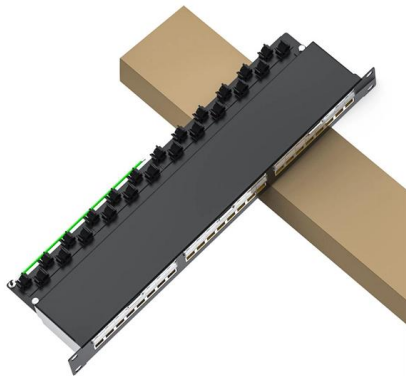

Fiber Optic Patch Panel , ODF Optical Distribution

Optimize your network management with our high-density Fiber Optic Patch Panels and ODFs. Available in 1U/2U/4U rack mount and wall mount configurations,

[Contact Us](#)