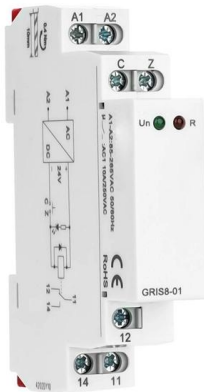

Fiber Optic Cable vs Patch Cord vs Pigtail - Complete

When you build or upgrade a fiber network, the same four words pop up everywhere-- fiber optic (bare fiber), pigtail, patch cord, optical cable. They're

[Contact Us](#)

ODF-E-24 2U optical distribution frame 24 Cores -AOA

AOA Tech Optical Distribution Frame is used for cable inlet, grounding, and fixing between the terminal end and pigtail. Cable fixation and grounding function.

[Contact Us](#)

24 Port Optical Distribution Frame ODF

Its box body is made of high quality cold-rolled steel material, and the surface of

[Contact Us](#)

All Kinds of Fiber Optic Patch Cords - SC, LC, FC, ST

Learn about SC, LC, FC, and ST fiber optic patch cords, their uses in FTTH, telecom, and data centers, and how to choose the right type.

[Contact Us](#)