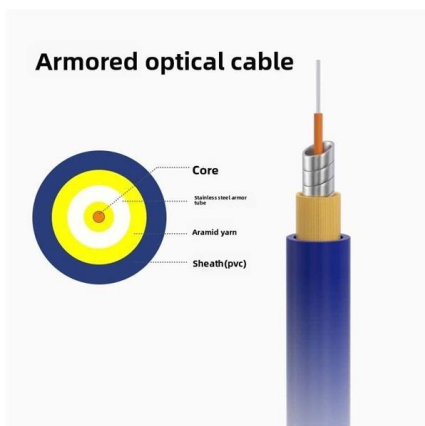

10gb layer 3 switch , Newegg

Search Newegg for 10gb layer 3 switch. Get fast shipping and top-rated customer service.

[Contact Us](#)