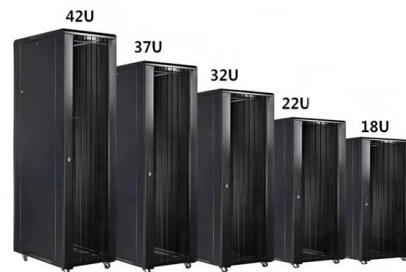

24-Port Layer 3 Stackable 10 Gigabit Fiber Managed

The DXS-3400 Series switches support several core components of Data Center Bridging (DCB) such as IEEE 802.1Qbb Priority-based Flow Control, IEEE

[Contact Us](#)

10 Gb Gigabit Switches , NETGEAR

The 12-port 10-Gigabit Smart Switch, offers twelve (12) 10GbE copper connectivity ports and two (2) shared 10 GbE fiber SFP+ ports as well as an extensive set of

[Contact Us](#)