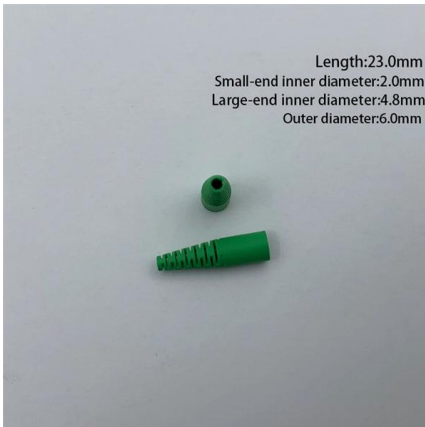

Cisco Catalyst 8300-1N1S-6T Enterprise 6-Port Gigabit Ethernet 1

The Catalyst 8300 Series is purpose-built for high performance and integrated SD-WAN Services along with flexibility to deliver security and networking services together from the cloud or on premises. It

[Contact Us](#)

Cisco Catalyst 8300 Series Edge Platforms Data Sheet

The Catalyst 8300 Series is purpose-built for high performance and integrated SD-WAN Services along with flexibility to deliver security and networking services together from the cloud or

[Contact Us](#)

Cisco C8300-1N1S-6T Catalyst Edge Router - 6x 1G

The Cisco C8300-1N1S-6T is a high-performance enterprise SD-WAN edge router built to meet the demands of scalable branch and WAN deployments. Part of the

[Contact Us](#)