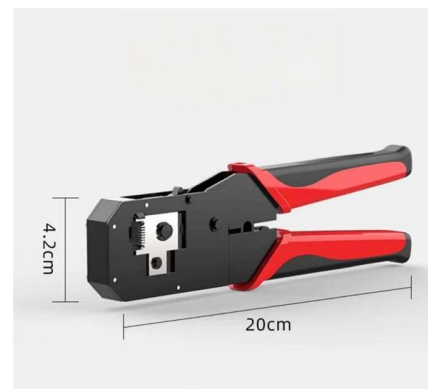

How To Safely Install an Outdoor Electrical Box for Your Energy

Installing an outdoor electrical box can improve homeowners' access to power for outdoor lighting, chargers, and other lawn equipment.

[Contact Us](#)

Utility Box Landscaping Ideas