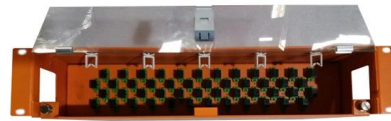

Ladder Type Cable Trays, Cable Trays, Manufacturer, India

We are Manufacturer, Supplier, Exporter of Ladder Type Cable Trays, Ladder Cable Trays, Cable Trays, Cable Tray Support Systems, from Pune, Maharashtra, India.

[Contact Us](#)

Horizontal Expanding Tee , Ladder Trays , Cable Tray and Reels

The aluminum I-beam design of ITray is perfect for industrial installations with large diameter cables in long span situations, minimizing total tray width and creating a smooth transition between straight

[Contact Us](#)

Affordable Industrial Ladder and Horizontal Bend Cable Trays from

High-quality industrial ladder cable trays and horizontal bend cable trays available from a trusted manufacturer and supplier based from Pune India, ensuring durable and efficient cable management

[Contact Us](#)