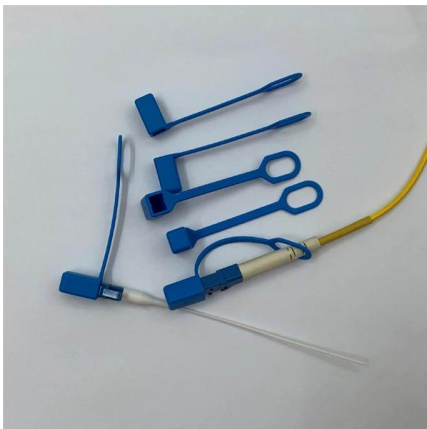

Cable management , Cable tray , Cable ladder rack , Eaton

With unmatched quality and service, we offer a variety of styles, materials and finishes available to support virtually any commercial and industrial cable management application requirement.