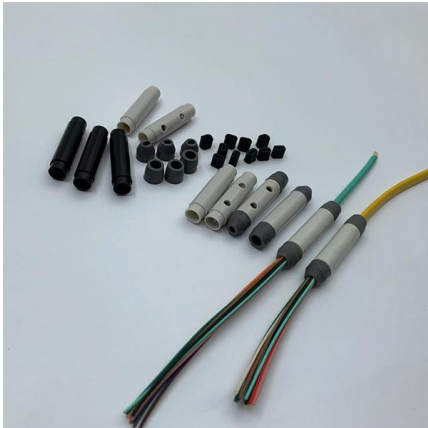

GUIDE CABLE TRAYS TECHNICAL

When fitting cable trays and their accessories, the products are cut on site to create changes of direction, adjust sections, etc. Damage can also occur during handling; as a result, both the

[Contact Us](#)

CABLE TRAY, CABLE LADDER, CABLE TRUNKING CATALOGUE

Fitting and accessories. with the same or different width of the cable run. All fittings are available in sizes and types corresponding to the straight cable tray sections. These fittings include: elbow,

[Contact Us](#)

Cable Tray & Ladder Accessories

Accessories: Available in all sizes (Bend, Equal Tee, Coupler, Covers Etc) Material: Hot dip galvanized / Pre galvanized zinc coated steel / Stainless steel / Aluminium.

[Contact Us](#)