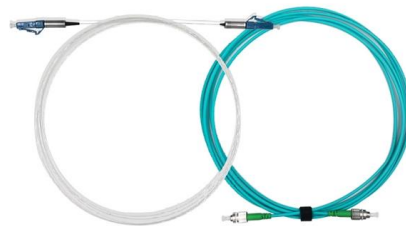

Durable FTTH Terminal Box , Fiber Termination

Explore reliable FTTH terminal boxes for secure fiber termination and distribution. Wall-mounted design, robust build, for home and industrial optical networks.

[Contact Us](#)

Amazon : Fiber Light Tester

Visual Fault Locator 30KM - VFL Fiber Optic Tester Kit Include Single Mode 9/125um FC Male to LC Female Adapter, Fiber Optic Lights for Network Cable (Battery not Included) 400+ bought in past