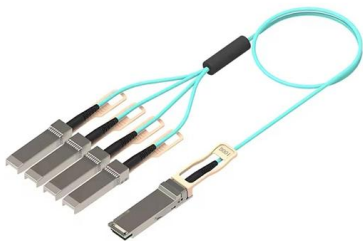

LC Fiber Optic Adapter

150M Fiber Optic OTDR Launch Cable Box
SC/LC/ £23.57FREE Delivery Oculus Link Virtual
Reality Headset Cable For Quest 2 And Quest 5 M
(16 Ft) Pc Vr £19.92FREE Delivery 12V 2A Power

[Contact Us](#)

2Pair Gigabit Fiber SFP Module 1.25G Single Mode 40km LC

Description & Details Summary The Gigabit Fiber SFP Module comes with a personalized steel ring, easy to use, plug and play LC interface for quick connection Thickened gold fingers, zinc alloy shell,

[Contact Us](#)

FC SC ST LC Male to Female Fiber Optic Connector FTTH Single

Wide Compatibility: Support various types of interface, such as FC, SC, ST and LC, suitable for a wide range of fiber optic networking equipment and systems. Adaptable to various environments:

[Contact Us](#)