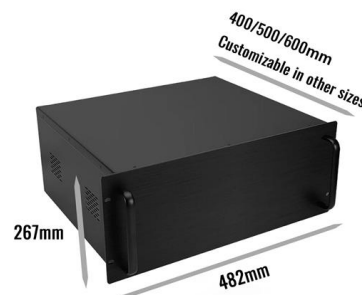

LC Adapters & Couplers

Adapters make it easy to attach two fiber cables together. Adapter panels are available in matching connector types, female to female, male to female, and

[Contact Us](#)