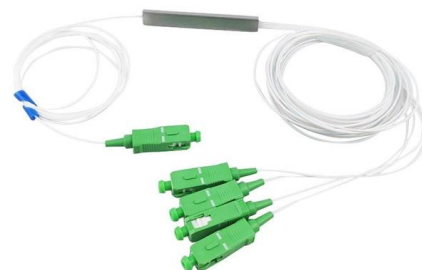

Electrical Distribution Board Suppliers in Kuwait , Electrical Junction

Our range of products are marketed under the brand name "Allwin Electric", which has a very strong brand recognition and preference in the Indian Market, especially North-India.

[Contact Us](#)

Electrical Junction Box Factories & Manufacturer in Kuwait

Kuwait Metro, airport expansion, and road infrastructure projects integrate advanced electrical junction boxes for tunnel lighting, traffic management systems, and power distribution -- requiring products

[Contact Us](#)

Bin Shehab International General Trading & Contracting

Bin Shehab International General Trading & Contracting Co W.L.L (BSICO) has been a bright inspiration of accomplishment since 2015 in Kuwait's industrial

[Contact Us](#)