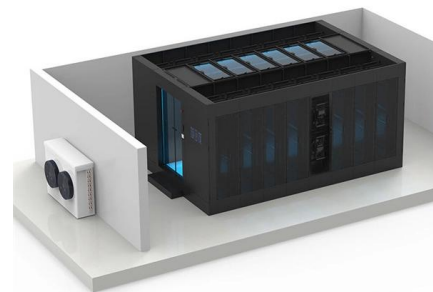

Electrical Supplies

Nouras Al Bahar provides the most innovative, reliable and durable electrical products for any need, from residential wiring to heavy duty equipment designed for the most hazardous, corrosive and

[Contact Us](#)

Everything You Need to Know About Temporary Power

Portable construction boxes give you the immediate, consistent electricity you need to provide essential services at all times. Since power

[Contact Us](#)