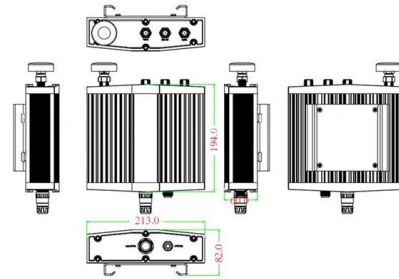

Indoor 8 Core Fiber Distribution Box for Optical Cable , CRXCONEC

Ideal for last mile FTTH deployments, this versatile 8 core fiber distribution box is perfectly suited for small-scale installations in apartments, residential, or commercial buildings, enhancing floor

[Contact Us](#)

Mechanical drawing

Fiber optic terminal box,PLC Distribution Box,8 Cores

24 Fibers Rack Mounted Fiber Optic Terminal Box The Fiber Optic Terminal Box is a kind of fiber optic management product, used to distribute and protect the optical

[Contact Us](#)

Optical Fiber Cable Distribution Box 8 Core

The 8 core FIB-WMP-008 optical fiber box is in accordance with the industry standard requirements of YD/T2150-2010. It's mainly used in FTTH access

[Contact Us](#)