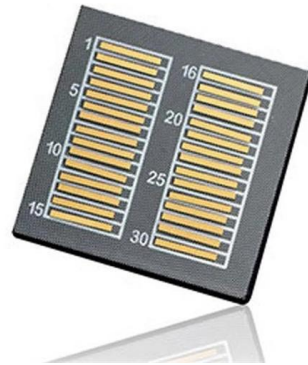

8 Core Fiber Optic Distribution Box

8 Core Fiber Optic Distribution Box Dawnergy's fiber optic distribution boxes are widely used as a termination point for the feeder cable to connect with the drop

[Contact Us](#)

WebiTelecomms Cabling

8 Core NAP ODP FTB FTTH 3 Inlet Fiber Access

The 8 port Fiber Distribution Box is sturdy in structure, lightweight in size, and easy to install. It can be installed on walls or utility poles, and its waterproof cover

[Contact Us](#)

8 Core PLC/Adapter Type ABS Fiber Optic Distribution Box

This fiber optic distribution box serves as a termination point for feeder cables to connect with drop cables in FTTH communication networks.

[Contact Us](#)