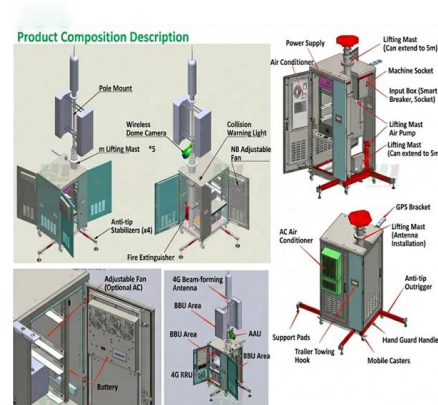

Kuwait Fiber Optic Distribution Box 8-core

Overview

The 8 core FIB-WMP-008 optical fiber box is in accordance with the industry standard requirements of YD/T2150-2010. The box is made of high strength PC plastic alloy injection molding, which has good sealing and aging resistance. Supporting multiple connector types (SC, LC, FC, ST) and core counts up to 96, it offers a lightweight yet durable cold-rolled steel construction with. FBR-11607 Fiber-Optic Distribution Box, 8-Core is a high quality product by Bud Industries used for electronic enclosure applications.

Kuwait Fiber Optic Distribution Box 8-core

8 Core Fiber Distribution Box, ABS Fiber Optic Terminal Box

The fibre optic distribution box can be fused up to 8 cores and is equipped with a large internal fusion splice box with complete mounting accessories for easy installation of the fibre optic distribution box

[Contact Us](#)

8 Core Fiber Optic Distribution Box

8 Core Fiber Optic Distribution Box. Dawnergy's fiber optic distribution boxes are widely used as a termination point for the feeder cable to connect with the drop

[Contact Us](#)

Odf Distribution Frame Unit Box Sc Lc Fc St 12 , Desertcart KUWAIT

The ODF Distribution Frame Unit Box is a versatile, rack-mountable fiber optic patch panel designed for professional telecom and data environments. Supporting multiple connector types (SC, LC, FC, ST)