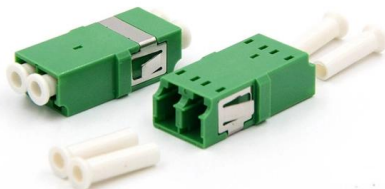

8-Core Optical Distribution Box FTTH SC Adapter

8-Core Optical Distribution Box FTTH SC Adapter Material: ABS-FR, UV resistant, rain resistant Fiber splicing, fixing, storage, distribution, etc. all in one Cable,

[Contact Us](#)