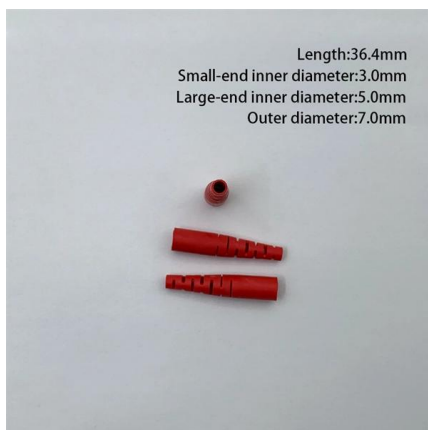

8 Core Fiber Optic Distribution Box-Feiboer Fiber Optic Cable

8 Core Fiber Optic Distribution Box This box is used as a termination point for the feeder cable to connect with drop cable in FTTH communication network system intergtates fiber splicing, splitting,

[Contact Us](#)