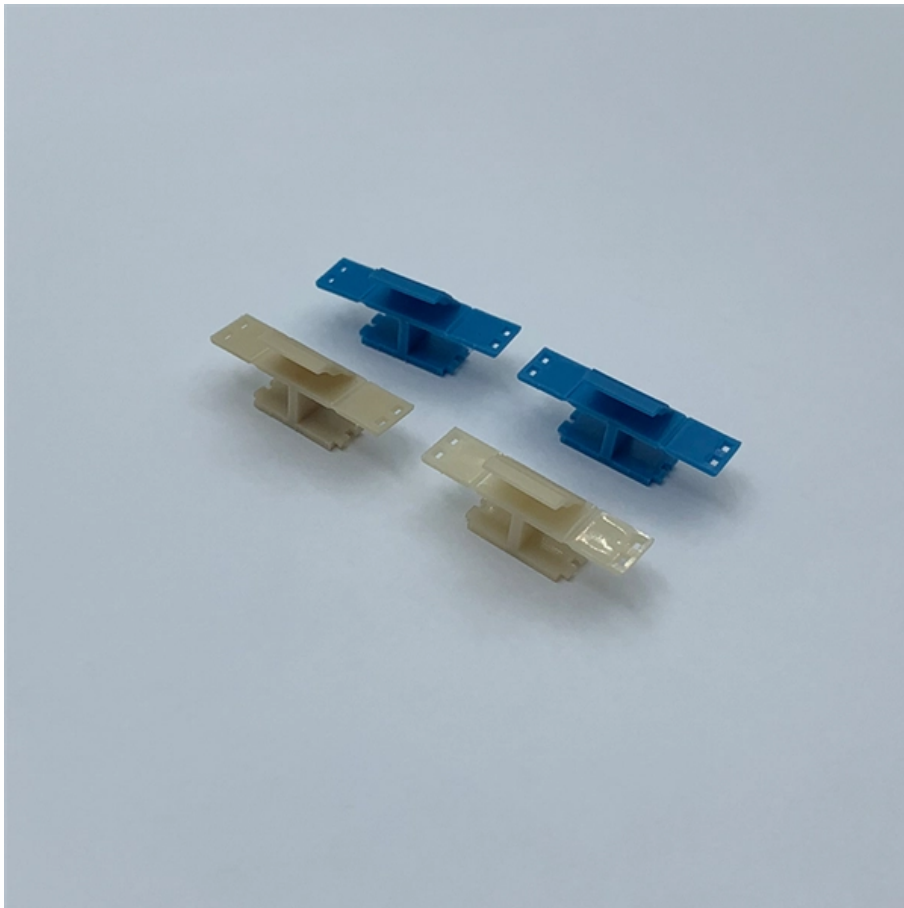

Kenya Bridge Clips

Kenya Bridge Clips

Kilifi Bridge

Kilifi Bridge is the longest bridge in Kenya, with a total length of 420 metres. The superstructure is a prestressed continuous box girder carrying two lanes. The

[Contact Us](#)

Athi River Super Bridge: One of Kenya's Longest Bridges

The Athi River Super Bridge, the third longest bridge in Kenya, is a testament to engineering brilliance in Kenya's rail network.

[Contact Us](#)