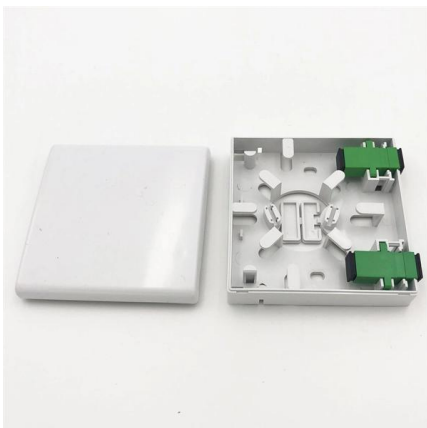

Free Stock Photos, Royalty Free Stock Images & Copyright Free