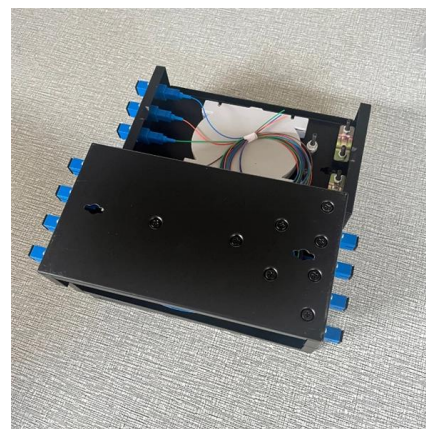

[Contact Us](#)

12 pin connector and chassis connector , ENOVA Solutions AG

12-pole connectors and 12 pin chassis sockets. Various designs in plastic or metal. With or without IP protection.

[Contact Us](#)

[Contact Us](#)

12 Position Receptacles Circular Connectors - Mouser

Mouser offers inventory, pricing, & datasheets for 12 Position Receptacles Circular Connectors.

[Contact Us](#)

WEH HVAC-R Connectors

The quick connector is rated for a max. operating pressure of 42 bar and suitable for filling a large variety of different refrigerants, for example R134A, R22 or R410A.