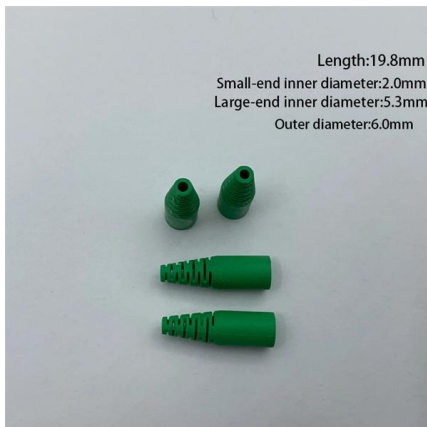

Iso 12 Pin Connector Pinout Guide: Everything You

Iso 12 Pin Connector Pinout: A Comprehensive Guide In this section, we aim to provide a detailed and comprehensive guide to the pin configuration of the Iso 12

[Contact Us](#)

Jordan

Check your need for a power plug (travel) adapter in Jordan. The power sockets in Jordan are of type C, D, F, G and J. The standard voltage is 230 V at a frequency

[Contact Us](#)

Quick Coupler Connector Adapters Air Conditioning R1234yf

Quick Coupler Connector Adapters Air Conditioning R1234yf Refrigerant Blue and red quick connector valves for R-1234yf refrigerant. With

[Contact Us](#)