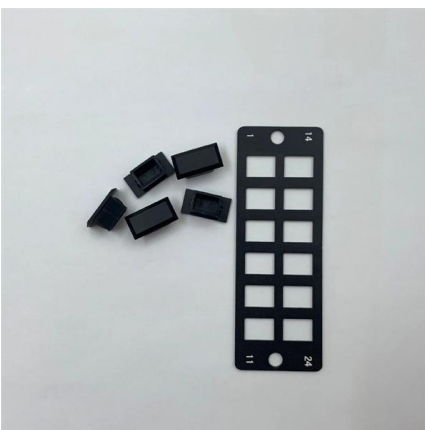

Infinique Intelligent Patch Network Management Software

Infinique's Intelligent Patch Panel Solution for Copper and Fiber Structured Cabling System provides an automated and versatile remote management of ICT infrastructure.

[Contact Us](#)

Infinique Intelligent Patch Network Scanner Controller

Infinique's Intelligent Patch Panel Solution for Copper and Fiber Structured Cabling System provides an automated and versatile remote management of ICT infrastructure. The system includes smart