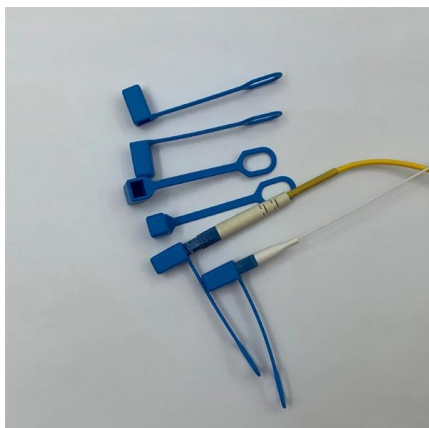

Infinique Intelligent Fiber Patch Panel 24 Port , Infinique

Infinique Fiber Patch Panels are designed with superior features and provide high density connectivity suitable for datacenters. The panel features include a fully

[Contact Us](#)