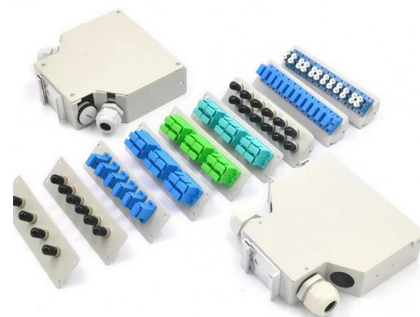

## S-Type Intelligent Fiber Patch Panel

S-Type Intelligent Fiber Patch Panel General Description S-type Fiber patch panels 19" 24 port modular Patch Panel can be managed by IMU using RJ45 cable,

[Contact Us](#)