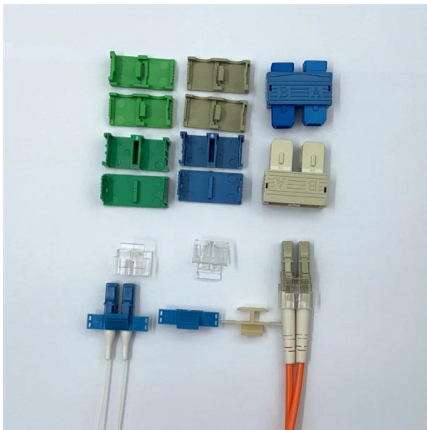

Intelligent Patch Panel Strategic Dynamics: Competitor

The intelligent patch panel market is booming, projected to reach $6.27 billion by 2033, driven by 5G, cloud computing, and SDN. Explore market trends, leading

[Contact Us](#)

Intelligent patching systems: A competitive advantage

While intelligent patching systems may not be the obvious solution for all enterprise networking customers, careful analysis reveals that these systems are

[Contact Us](#)

S-Type Intelligent Fiber Patch Panel

S-Type Intelligent Fiber Patch Panel General Description S-type Fiber patch panels 19" 24 port modular Patch Panel can be managed by IMU using RJ45 cable,

[Contact Us](#)