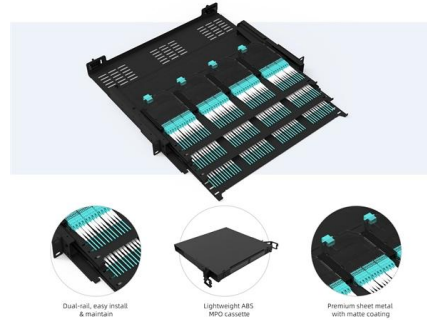

Pre-Terminated Patch Panel

- Standard 19" width
- Max 144 fibers in 1U
- Ultra-High Density Ready

CABLE TRAYS, CABLE LADDERS CABLE SUPPORT SYSTEMS& CABLE

A cable tray system is used in building electrical wiring to support insulated electrical wires used for power distribution, control, and communication. Cable trays are often used for cable management in

[Contact Us](#)