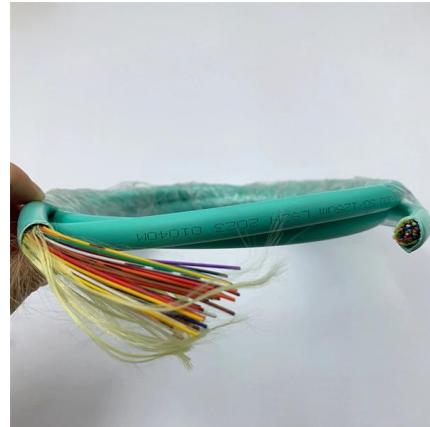

Cable Management Support Systems

Solid Bottom Cable Trays: Eurotray provides various options for solid bottom cable trays, including trunking, solid bottom heavy-duty type, and solid bottom standard

[Contact Us](#)

What are the Top 6 China Cable Tray Manufacturers?

These Top China Cable Tray Manufacturers deliver high-quality solutions--ladder trays, wire mesh, perforated trays, and more--meeting diverse

[Contact Us](#)

Support trays

Support trays An even surface is required for reliable unrolling of the unsupported cable carrier. If this is not already provided on site, a support tray has to be used. If required, we supply our cable carriers

[Contact Us](#)