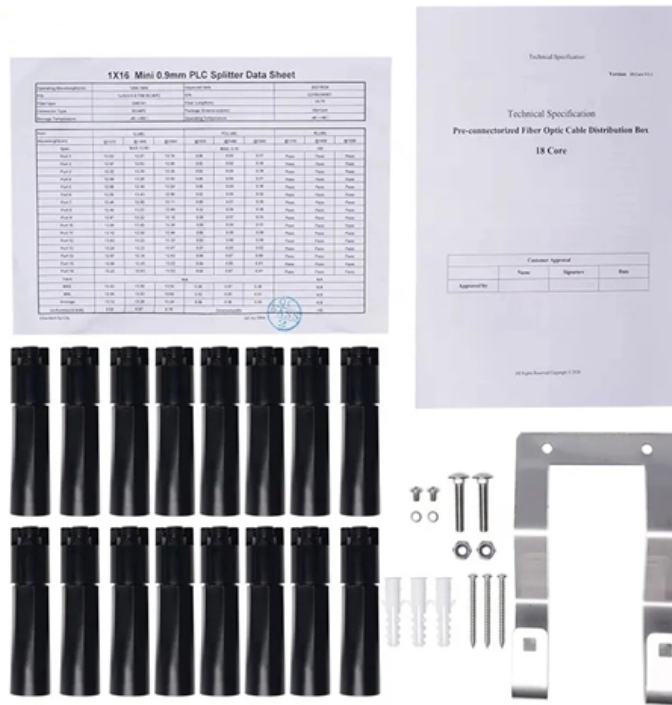

Japan Warranty Aggregation Switch NRZ

Japan Warranty Aggregation Switch NRZ

Guidelines for Energy Resource Aggregation Business Revised

The Guidelines for Energy Resource Aggregation Business feature negawatt trading, a system in which electricity utilities procure and pay for the amount of electricity saved by consumers