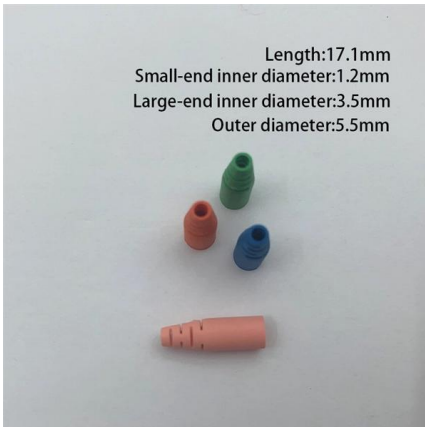

to Install

Aluminum alloy cable tray is made of aluminum alloy through extrusion molding. Compared with stainless steel cable trays, aluminum alloy cable trays are much

[Contact Us](#)

CableTray Book English

Extra wide aluminum rungs are welded to extruded aluminum I-beam side rails. Every second rung is reversed to allow for easy top or bottom mounting of cable ties and clamps. All edges and welds are

[Contact Us](#)

Cable Management , Cesco Limited

Cablofil Electro Zinc Steel Wire (Mesh) Cable Tray
100mm x 105mm x 3m Length *Net JMD
16,500.00

[Contact Us](#)