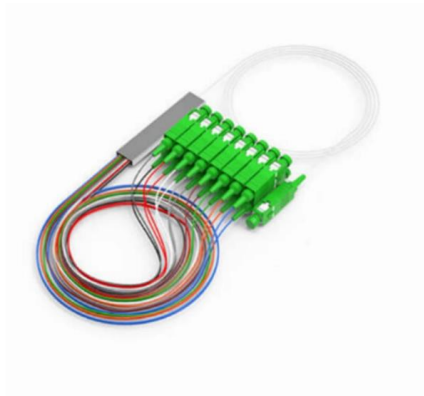

SC Adapter , ScaleFibre Africa

Automatic-shutter SC fibre adapters with ceramic alignment sleeves for low-loss simplex or duplex connections in single-mode and multi-mode environments.

[Contact Us](#)