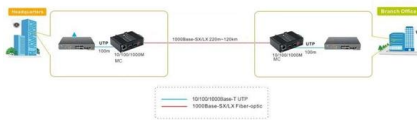

Plug For Ivory Coast: What You Need To Know

What is the plug for Ivory Coast? Understand the electrical outlets, their types, voltage, and figure out if you need an adapter.

[Contact Us](#)