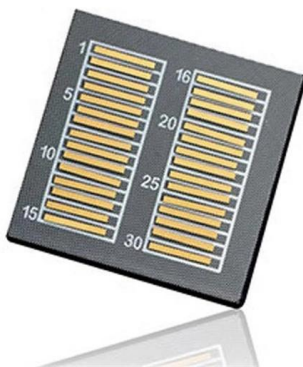

8 Core Fiber Distribution Box-F207A

8 Core Fiber Distribution Box-F207A A fiber distribution box (FDB) is an enclosure that is used to house and manage fiber optic cables in a telecommunications

[Contact Us](#)

8core fiber optic distribution box 1:8 terminal box

Outdoor GYTS fiber cable optic 2-288 cores Aerial and Duct optic fibre cable The type of this fiber with single-mode G652 G655 G657 or multimode with a loose

[Contact Us](#)