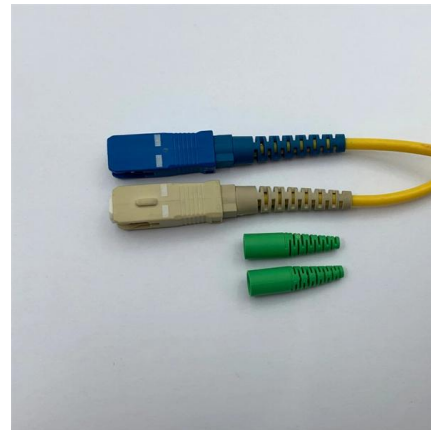

4 Core PLC/SC Adapter Fiber Optic Distribution Box

The Fiber Optic Distribution Box is a multifunctional termination point to connect feeder cables with drop cables in FTTH communication network

[Contact Us](#)

Light Reading

Light Reading is the leading source of news analysis for communications industry professionals.

[Contact Us](#)