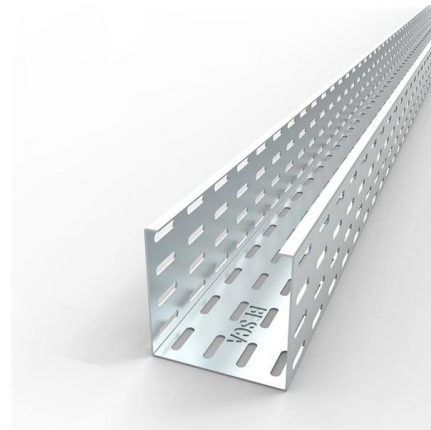

## What Is a Patch Panel? A Complete Network Guide

A patch panel and a switch serve very different roles in a network. A switch is an active device -- it routes or forwards packets, manages network

[Contact Us](#)

## What is Patch Panel in Networking and How to Use It?

A patch panel is primarily used to organize, manage, and route network cables in a structured and efficient way. They are commonly used in

[Contact Us](#)