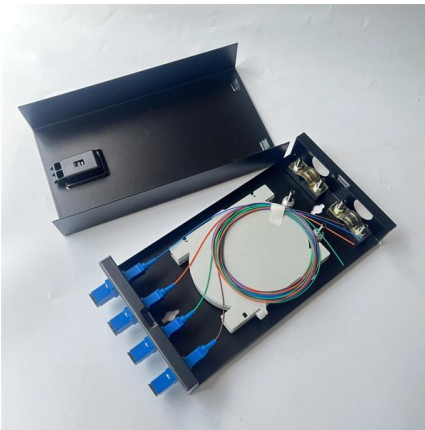

[Contact Us](#)

FIBERHOME Stranded outdoor armored optical cable Outdoor GYTA

Shop FIBERHOME Stranded Outdoor Armored Optical Cable GYTA-4B1.3, 4-core single-mode fiber with aluminum tape armor for carrier-grade overhead and pipeline networks. Durable and reliable.