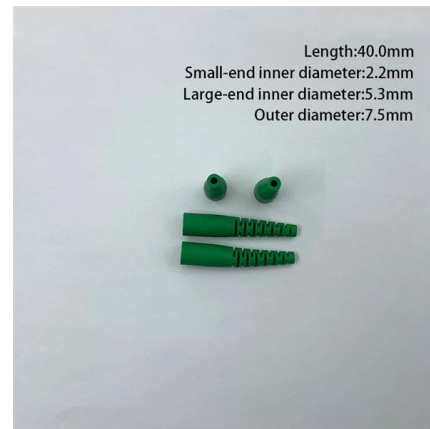

CE12808 Switch CE12808 price and specs Core Switch

CE12808 Switch is next-generation, high-performance core switch, which is designed for data centre networks and high-end campus networks.

[Contact Us](#)