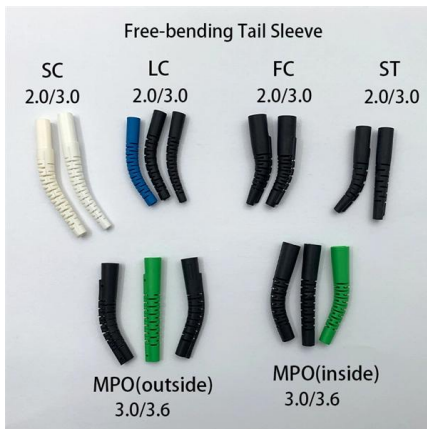

Buy Huawei CE12808 Best Price At Telecomate .

CE12808 overview CE12808 is one of the Huawei CE12800 switches, which comes with 8 service card slots. CloudEngine 12800 (CE12800 for short) series switches

[Contact Us](#)

Huawei CE12808 Data Center Switches (Service Slots: 8; Switching

4. Application Level: This switch is designed for the core layer of data center networks, where high reliability, low latency, and high throughput are critical. 5. Exchange Method: The CE12808 employs

[Contact Us](#)

Contact Us

For datasheets, pricing, or custom fiber access solutions, please visit:
<https://frindel.es>