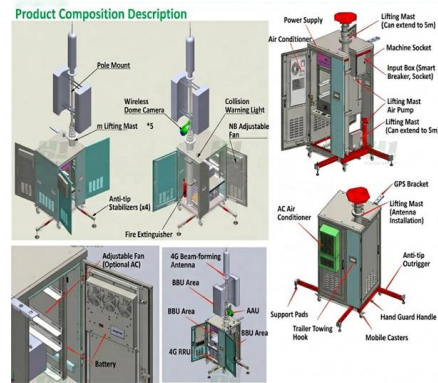

12 Cores GYTA53 Fiber Optic Cable Direct Buried

12 Cores GYTA53 fiber optic cable Double Armored & Double PE Sheathed is the steel tape armored outdoor fiber optic cable and gel-filled PBT

[Contact Us](#)

2 core multimode fiber optic cable

2 Core Single Mode Fiber Optic Cable FRP/Steel Wire FTTH Outdoor Drop Cable Communication Cable in Roll $0.45-0.50 MOQ: 1000 Single-mode Fiber Optic Cable 5km 2km Factory Price 1 2 4 12 24 48

[Contact Us](#)

Contact Us

For datasheets, pricing, or custom fiber access solutions, please visit:
<https://frindel.es>