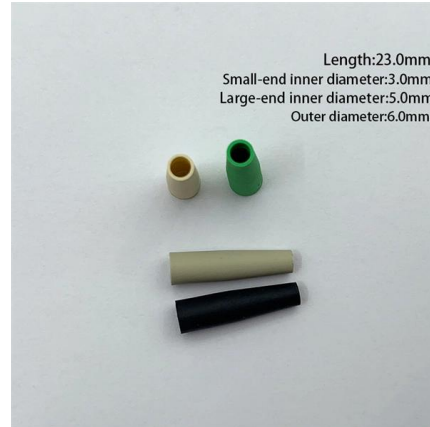

12 Core Single Mode Fiber Optic Cable

Shop high-quality 12 core single mode fiber optic cables for reliable communication. Enjoy durable, efficient, and cost-effective solutions for your needs.

[Contact Us](#)