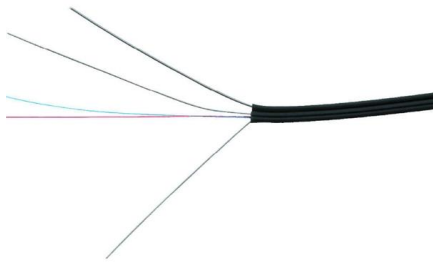

Armored vs Unarmored Fiber Optic Cable: Your Complete Decision

Not sure whether to choose armored or unarmored fiber optic cable? Our 2026 guide breaks down protection, cost, installation, and performance--plus a quick decision checklist for data

[Contact Us](#)

Complete Guide to GYTS/GYTA Cables for Seamless Communication

GJXFH:GJXFH is a single-mode or multimode indoor fiber optic cable suitable for various applications such as LANs, data centers, and communication networks. Its tight-buffered design provides

[Contact Us](#)

GYXTW 4B1 Single Mode Armored Fiber Optic Cable for Aerial Use

GYXTW fiber cables adopt single-mode or multi-mode fibers housed in a loose tube made of high-strength plastic, filled with a water-resistant gel. A PSP layer is wrapped longitudinally around the

[Contact Us](#)