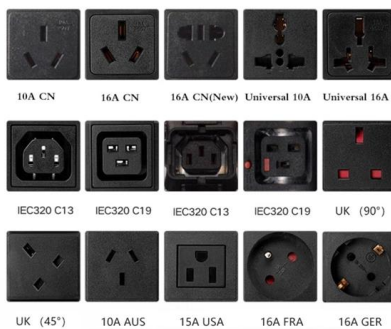

Steel Ladder Tray 6" High Straight Sections , Ladder Trays , Cable

Steel straight ladder tray sections with 6" side rails, available in 6"-36" widths and 10'-24' lengths. Compliant with NEMA 12C, 20B, and 20C standards.

[Contact Us](#)

100mm Cable Ladder ,, British Made ,, Channel and Tray

100mm Cable Ladder manufacturer in UK, which are widely used in electrical industry. Secure your cables with steel cable ladder. Shop Now!

[Contact Us](#)

Product Catalogue Cable Management Solutions

Delivering engineered solutions in cable management ABB manufacturers a comprehensive range of cable tray systems and solutions including cable ladder, perforated tray, channel tray and metal

[Contact Us](#)