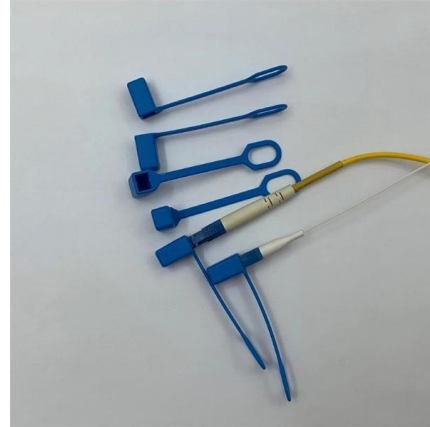

Management

Hier sollte eine Beschreibung angezeigt werden, diese Seite lässt dies jedoch nicht zu.

[Contact Us](#)

Cablofil CP400S6 316L Stainless Steel Wire Cable Tray Cover

Cablofil CP400S6 is a protective cover for wire mesh cable tray systems, used to retain and protect cables in harsh environments. It is compatible with wire mesh trays and secured using cover clamps.

[Contact Us](#)

Cable Trays - Dwyers Electrical

Dwyers Online Store - Washing Machines, LCD TVs, Electrical, Tools & Garden. Lowest Price Promise: Buy Online or Reserve and Collect in store.

[Contact Us](#)