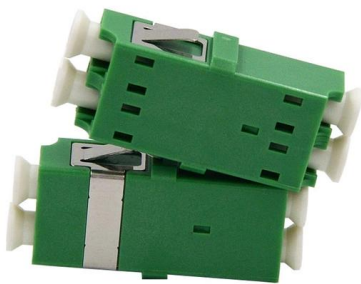

Cable Tray Market , Global Market Analysis Report

Cable Tray Market Cable Tray Market Size and Share Forecast Outlook 2025 to 2035 The cable tray market is projected to grow from USD 4.3

[Contact Us](#)