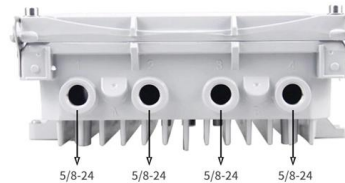

Outdoor Stainless Steel Electrical Distribution Box, Weatherproof Floor

Product description The Outdoor/Indoor Electrical Junction Box is a durable, weatherproof, floor-standing electrical cabinet designed to protect your electronic components in various environmental