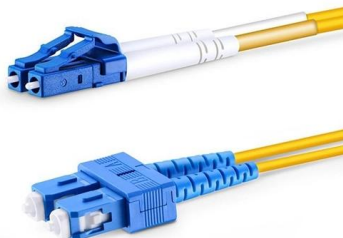

Floor Boxes , Online Catalogue

Wood Communications offers Floor Boxes - Online Catalogue. Explore our complete range of products and catalogue. Contact us for more information!

[Contact Us](#)