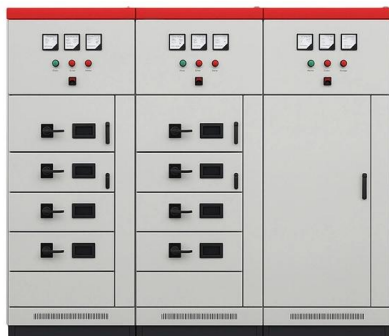

DTLTB-08G 8 cores FTTH Fiber Optic Terminal/Distribution Box

Fiber optic terminal box is used for fiber optic cable distribution, the fusion of optical cable and pigtail, and the storage and protection of the fiber. It is suitable for the direct and branch connection of the

[Contact Us](#)

High-Quality Fiber Optic Terminal Boxes

Fiber Optic Terminal Box (FTB) is a compact fiber optic management product. It is widely used for FTTx cabling of optical fiber and cable, providing an ideal solution

[Contact Us](#)

8 Cores Wall Mounted Fiber Optic Terminal Box As

Buy high quality 8 Cores Wall Mounted Fiber Optic Terminal Box As distribution box FS/WLA-SC8 for cables management from China Fiber Termination Box supplier with free shipping to worldwide and

[Contact Us](#)