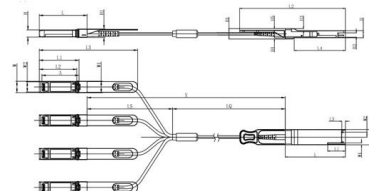

Unit mm

OSFP28	L	L1	L2	L3	L4	W	W1	W2	H	H1	H2	H3	H4	H5	H6
Max	72.2	-	128	4.35	61.4	18.45	-	6.2	8.6	12.4	5.35	2.5	1.6	2.0	-
Type	72.0	-	4.20	61.2	18.35	-	-	8.5	12.2	5.2	2.3	1.5	1.8	6.55	-
Min	68.8	16.5	124	4.05	61.0	18.25	2.2	5.8	8.4	12.0	5.05	2.1	1.3	1.6	-