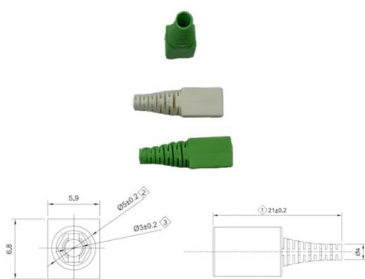

Smart PDU: What's the Difference , JEM Tech Group

Smart PDU or a Basic PDU: What's the difference? How do you know what PDU is the best fit for your application? Read this white paper.

[Contact Us](#)

1-Phase Intelligent PDU , Austin Hughes

W Series 1-Phase intelligent PDUs can be integrated with your rack to provide power management, including monitoring of individual outlets or top-level circuits.

[Contact Us](#)

Intellinet 19" 1U Intelligent 8-Port PDU (163682)

Smart PDU for your network The Intellinet Network Solutions 19" Intelligent 8 Port PDU provides your system-critical devices with steady power, monitors current

[Contact Us](#)

Smart PDUs

These Smart PDUs are suitable for helping small, midsize, enterprise, and colocation data centers increase efficiency, raise productivity, and improve reliability. Each PDU is thoroughly tested before

[Contact Us](#)