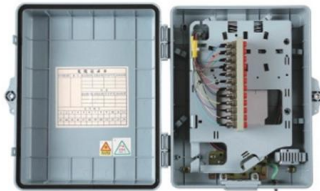

Data center Aisle Containment Solution , 42U Server

Hot and cold air containment systems designed to maximize cooling predictability, capacity, and efficiency at the rack, row or room level.

[Contact Us](#)

42u 48u Server Rack IDC Data Center Cold Aisle

Two cabinets and roof ceiling form a unit of self-contained closed space/aisle, it is called hot or cold aisle containment, can be installed seperatedly, provide scalable

[Contact Us](#)

Contact Us

For datasheets, pricing, or custom fiber access solutions, please visit:
<https://frindel.es>