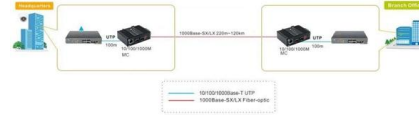

What Is a Micro Data Center?

Micro-modular data center: Micro-modular data centers are also very similar to micro data centers, offering self-contained, stand-alone infrastructure.

[Contact Us](#)

Modular Data Centers

[Contact Us](#)

Smart Micro Data Center Module with Integrated Power

High-Density Integrated Modular Data Center with Cold Aisle Containment offers a durable, prefabricated solution for scalable data management.

[Contact Us](#)

What Are Micro Data Centers and Why Are They Crucial

Conclusion Micro data centers are transforming how businesses manage their IT infrastructure, offering agility, security, and efficiency in a

[Contact Us](#)

Attom Micro Data Center Product Brochure

Edge Micro Data Center Attom Edge Micro Data Center is a plug and play, fully integrated solution with built in cabinet, uninterrupted power, precision cooling, monitoring, fire protection and security systems.