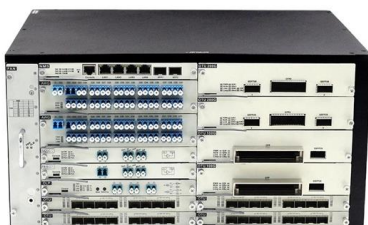

Intelligent Rack Power Distribution Units , Legrand

Known for industry-leading intelligence and hardware, our rack PDUs have delivered millions of hours of customer uptime. Raritan's focus on customers' unique needs

[Contact Us](#)