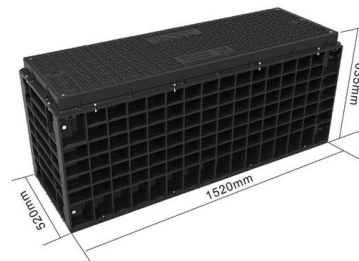

Power Distribution Units

Olabs' FiberFlex(TM) Power Distribution Units (PDU) are an essential element in managing power capacity and functionality for server racks, wallmount racks, LAN racks in either data centers, offices,

[Contact Us](#)

What Is an Intelligent PDU? , Data Center Glossary , Sunbird DCIM

An intelligent power distribution unit (PDU) is a networked power supply for IT equipment in a server cabinet that provides real-time remote power and environmental monitoring. Intelligent PDUs, or