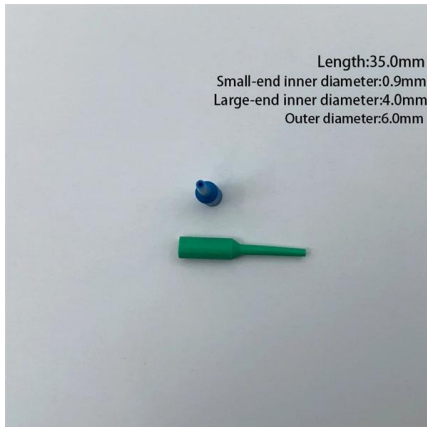

Durable FTTH Terminal Box , Fiber Termination

FTTH Termination Box available for the distribution and terminal connection for various kinds of optical fiber system, Some are used for indoor cabling and others

[Contact Us](#)

FTTx junction box

FTTx junction box for fiber optic cable The wall-mounted fiber-to-the-x (FTTx) surface-mounted box provides end users with a direct fiber optic connection to

[Contact Us](#)

Contact Us

For datasheets, pricing, or custom fiber access solutions, please visit:
<https://frindel.es>