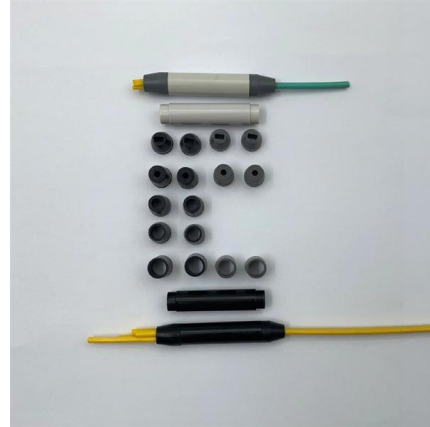

Fiber Optic Junction Box Installation Guide

When fibre optic cable is used, glands must be suitably certified for use with the type of cable so as to maintain the type of protection (Ex db/Ex tb). one thread adapter when an adaptor is used. A blankin

[Contact Us](#)

Fiber optic junction box, Fiber optic terminal box

The FIMP XL from Eks Fiber Optic System is designed for splicing and contains a splice tray, couplings, pigtails, and a cable gland. The front panel and the splice

[Contact Us](#)

Fiber Terminal Box

GAO's box includes features such as cable management, splicing trays, and connector adapters. Our boxes ensure reliable and efficient fiber optic connectivity by offering a centralized and organized

[Contact Us](#)