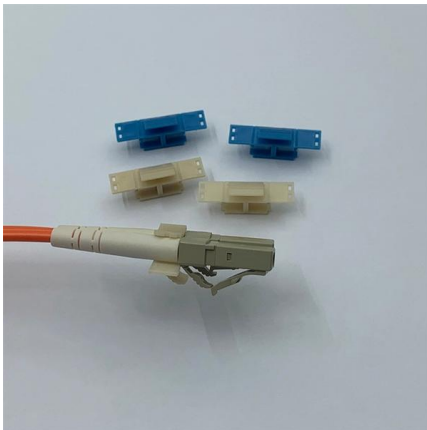

Z11(Power Distribution

BMW X5 E70 Integrated supply module ISM Z11 (Power Distribution fuse box) disassembling and repair

[Contact Us](#)

Integrated Power Supply Module Compatible with BMW

?Built to Endure? Made from premium materials, our integrated power supply module features a robust design that can handle the demands of everyday

[Contact Us](#)

Integrated Power Module Blown Fuse Symptoms

185302 Supply terminal 15_N2 Shortcircuit to ground Anyway after some digging on the interweb I found a video showing a guy pulling apart

[Contact Us](#)