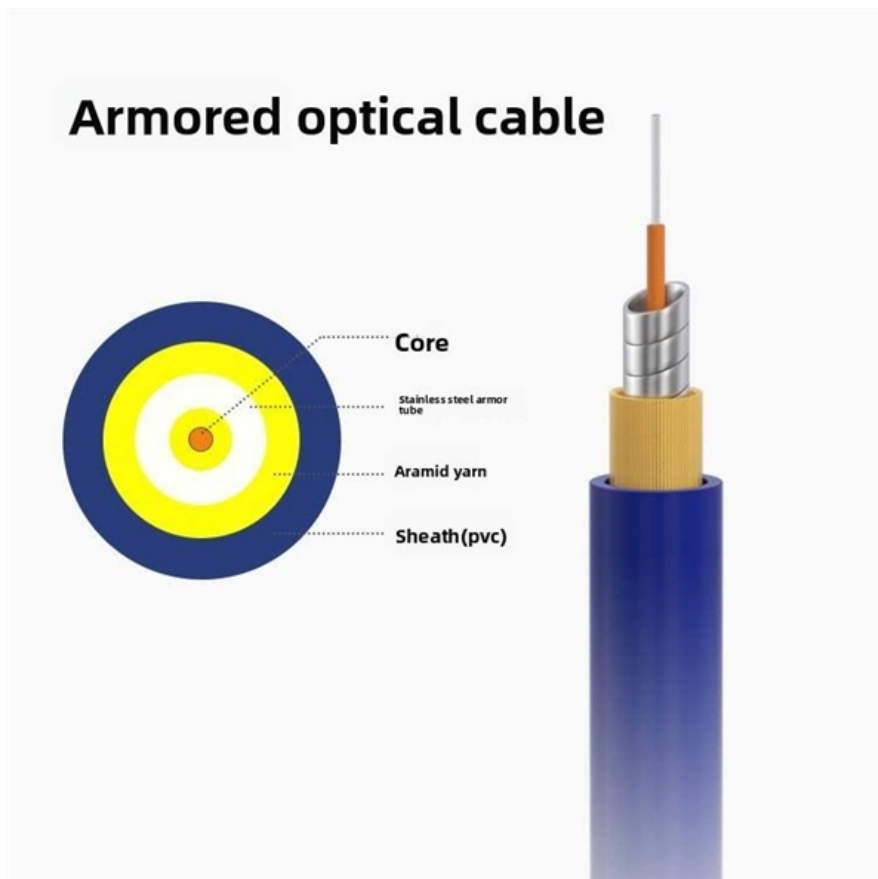

Integrated power supply module in the distribution box

Overview

The engine compartment power distribution box supplies the integrated supply module with permanent positive via a battery cable. Our intelligent and mechanical boxes in the area of power and data distribution offer modular solutions for all voltage levels and at the same time optimize functionality - for maximum efficiency with maximum safety. BMW X5 - No Crank No Start - I Can't Believe Another Auto Shop Couldn't Find This Problem Before Replacing Your FUEL PUMP!! (X5 E70) (JOATD) Use Terminal Block and Watch What Happens! BMW X5 E70. If there's a short or overload, it intelligently detects this dangerous situation, and blows and needs to be replaced.