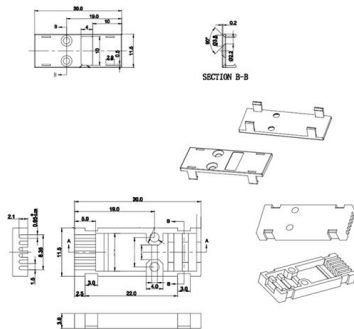

Integrated Steel Plant » Cable Tray System

We at Integrated Steel hold a pan-Saudi Arabia presence to supply cable trays of the highest industrial standards to businesses, factories, manufacturing units, and

[Contact Us](#)

TEES Chapter 7

Wire raceways shall be integrated as part of the cabinet, allowing for neat internal wiring. The installation of standard rack-mounted equipment shall not be inhibited by wires and cables for the full height and

[Contact Us](#)

Contact Us

For datasheets, pricing, or custom fiber access solutions, please visit:
<https://frindel.es>