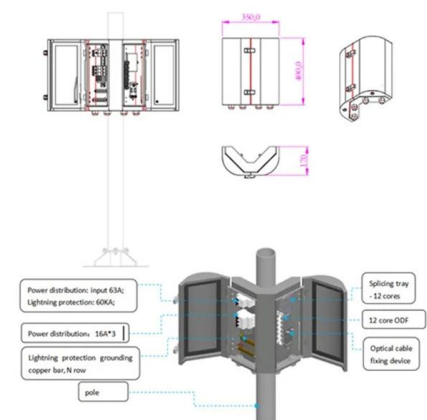

### CCTV Power Supply Box, Power Distribution Box for CCTV

12V DC Power supply boxes allow integration of multiple security cameras in to one compact power distribution unit for making CCTV camera

[Contact Us](#)

### 18ch CCTV Power Supply Box, 24V 20 amp

The PSPRO-AC-18 is an 18ch 24V CCTV power supply box used in low voltage security installations.

[Contact Us](#)

### Understanding the Role of a Power Supply Box in Home

A power box or power supply box serves as a crucial component in maintaining this consistency. By providing a steady flow of electricity, these boxes