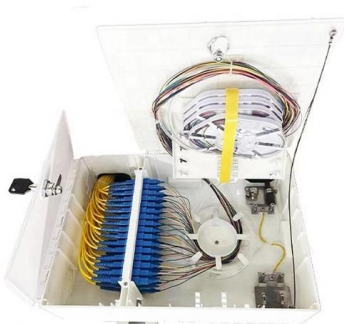

Integrated Security Power Supply Box

CCTV Power Distribution Boxes

CCTV power distribution boxes are the perfect solution for systems with many cameras while systems with only a few cameras may be better served by the 4 channel output switching supply.

[Contact Us](#)

Amazon : UL Listed 12V 20A Power Supply Box

UL Listed 12V 20A Power Supply Box - 18-Channel DC Output for CCTV Cameras & DVR Systems. Reliable, Efficient Power Distribution for HD Security Setups. Ideal

[Contact Us](#)

12V CCTV Power Supply Box, 4 Port, 8 Port, 16 Port

12V DC Power supply boxes allow integration of multiple security cameras in to one compact power distribution unit for making CCTV camera

[Contact Us](#)

18 Output 29 Amp 12V DC CCTV Distributed Power Supply Box for Security

Power Supply Units each circuit is individually protected by a hardwired fuse, safeguarding cameras, DVRs, or baluns. This security camera power box has multiple uses, e.g. CCTV equipment, Microphone, some Digital Video