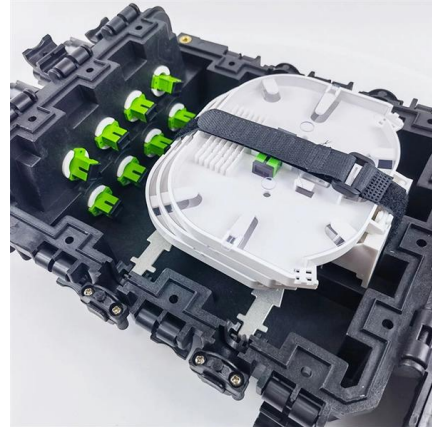

The cable support lengths and fittings can basically be designed as cable trays, cable ladders or mesh cable trays, in which cables are routed. On the one hand, fittings can be used for horizontal or

[Contact Us](#)

Contact Us

For datasheets, pricing, or custom fiber access solutions, please visit:
<https://frindel.es>