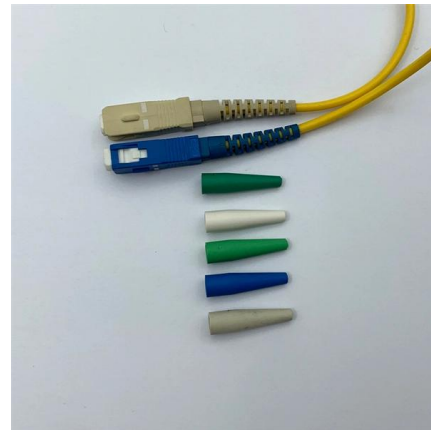

GUIDE CABLE TRAYS TECHNICAL

NEMA VE 1-2017 Specifies requirements for metal cable trays and associated fittings designed for use in accordance with the rules of Canadian Electrical Code, Part I and the National Electrical Code®

[Contact Us](#)