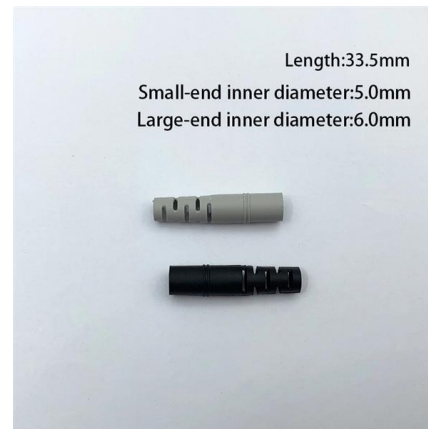

Multilayer Underfloor Cable Tray System

This document describes a multilayer underfloor cable tray support system that addresses common challenges in data centers. The system features: 1) A

[Contact Us](#)