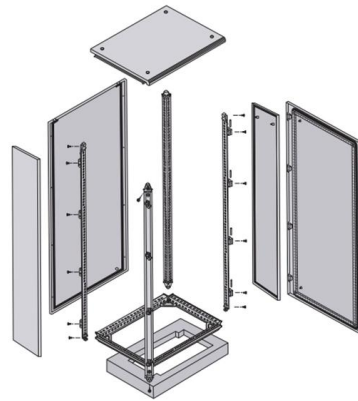

E-Line A-A: Cable Support Systems and Accessories The Suspension-Accessory System E-Line AA; designed to carry busbars, cable trays, and cable ladders,

[Contact Us](#)

Cable Tray Market , Global Market Analysis Report

Cable Tray Market Cable Tray Market Size and Share Forecast Outlook 2025 to 2035 The cable tray market is projected to grow from USD 4.3

[Contact Us](#)

Guide to cable support systems

The mesh cable trays are suitable for the installation of power cables and cables in various areas of application. The grid spacings mean that cables can be inserted and run out in various directions.

[Contact Us](#)

CABLE TRAY SYSTEMS GUIDE

The NEXTFRAME® Ladder Tray is available in popular gray and black finishes to complement equipment in any data center. The complete NEXTFRAME® Ladder Tray system features a broad