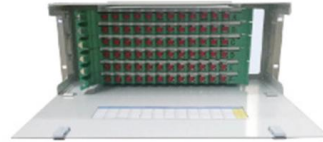

DISTRIBUTION BOX SMART INSTALLATION

Our distribution boxes serve as a link between automation and field level and thus form the interface for decentralized pluggable electrical installation.

[Contact Us](#)

[Contact Us](#)

How to Install a Cable Distribution Box Safely and

In modern electrical systems, cable distribution boxes (also known as electrical distribution boxes or distribution boxes) play a crucial role as the key

[Contact Us](#)

Key Points Of Installation And Collocation Of Distribution Box In

Distribution box and switch box shall be made of iron plate or high-quality insulating material, and the thickness of iron plate shall be greater than 1.5mm The electrical equipment in the distribution box