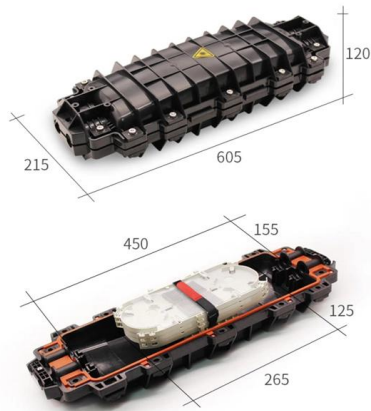

DISTRIBUTION BOX SMART INSTALLATION

Our distribution boxes serve as a link between automation and field level and thus form the interface for decentralized pluggable electrical installation.

[Contact Us](#)