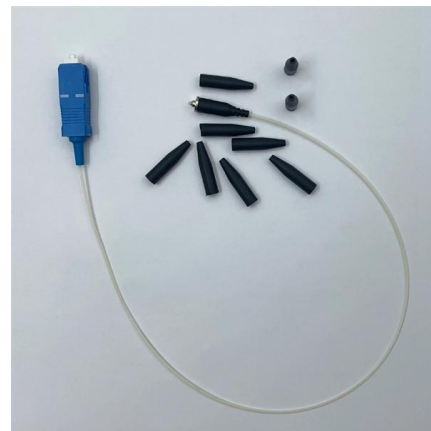

Portal Glass

We source top-grade materials and conduct rigorous quality checks at every stage of production to guarantee the durability, safety, and aesthetic appeal of our laminated glass products and

[Contact Us](#)