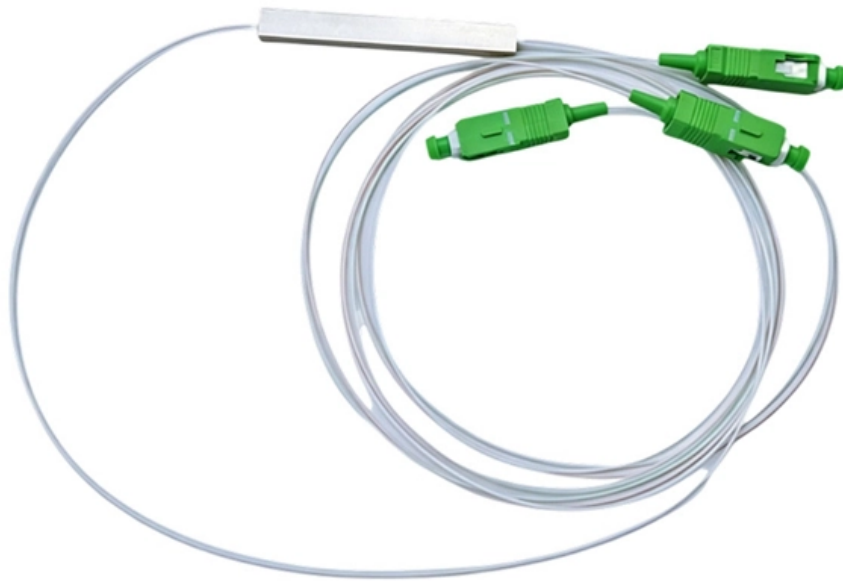

Installation of glass distribution boxes in Burundi

Installation of glass distribution boxes in Burundi

Buy Fuse Box Small Distribution Box IP40 Surface-ed Sub-Distribution

Shop Fuse Box Small Distribution Box IP40 Surface-ed Sub-Distribution 1-Row 8 Modules 1x8 Single Row with DIN Rail Surface-ed Distribution Box Assembly Distribution Box online at best prices at

[Contact Us](#)

Fiberglass Distribution Boxes1

Fiberglass distribution boxes provide durable, corrosion-resistant protection for electrical systems, ensuring safe, reliable performance in harsh outdoor

[Contact Us](#)